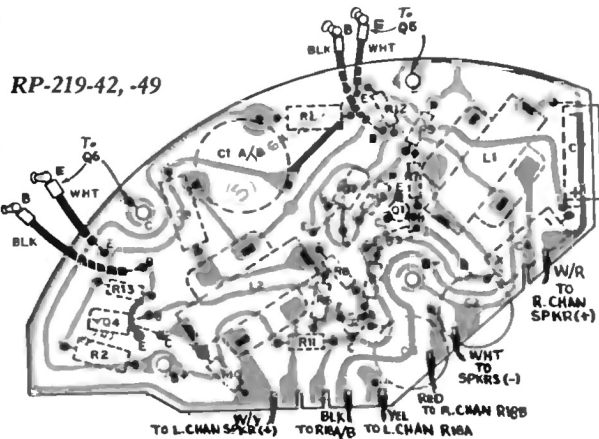

RCA VICTOR

Models VFP 09E, T, VFP 11A, B, G, use Chassis RP-219-39
 Models VFP 19E, T, VFP 21A, T, VFP 32E, G, use RP-219-49
 Models VFP 43A, VFP 49E, use Chassis RP-219-42
 Models VFP 58A, VFP 60E, use Chassis RP-219A-12

RP-219-42, -49

RP-219A-12
Wiring Side