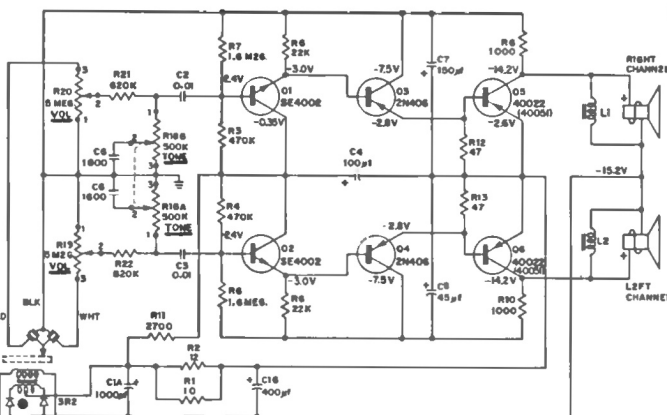

RCA VICTOR

Models VFP 09E, T, VFP 11A, B, G, use Chassis RP-219-39
 Models VFP 19E, T, VFP 21A, T, VFP 32E, G, use RP-219-49
 Models VFP 43A, VFP 49E, use Chassis RP-219-42
 Models VFP 58A, VFP 60E, use Chassis RP-219A-12

RP-219-42, -49

RP-219A-12
Wiring Side