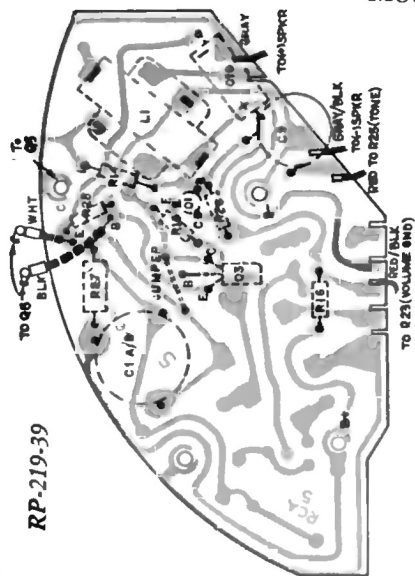

RCA VICTOR

Models VFP 09E, T, VFP 11A, B, G, use Chassis RP-219-39
 Models VFP 19E, T, VFP 21A, T, VFP 32E, G, use RP-219-49
 Models VFP 43A, VFP 49E, use Chassis RP-219-42
 Models VFP 58A, VFP 60E, use Chassis RP-219A-12

RP-219-42, -49

RP-219A-12
Wiring Side